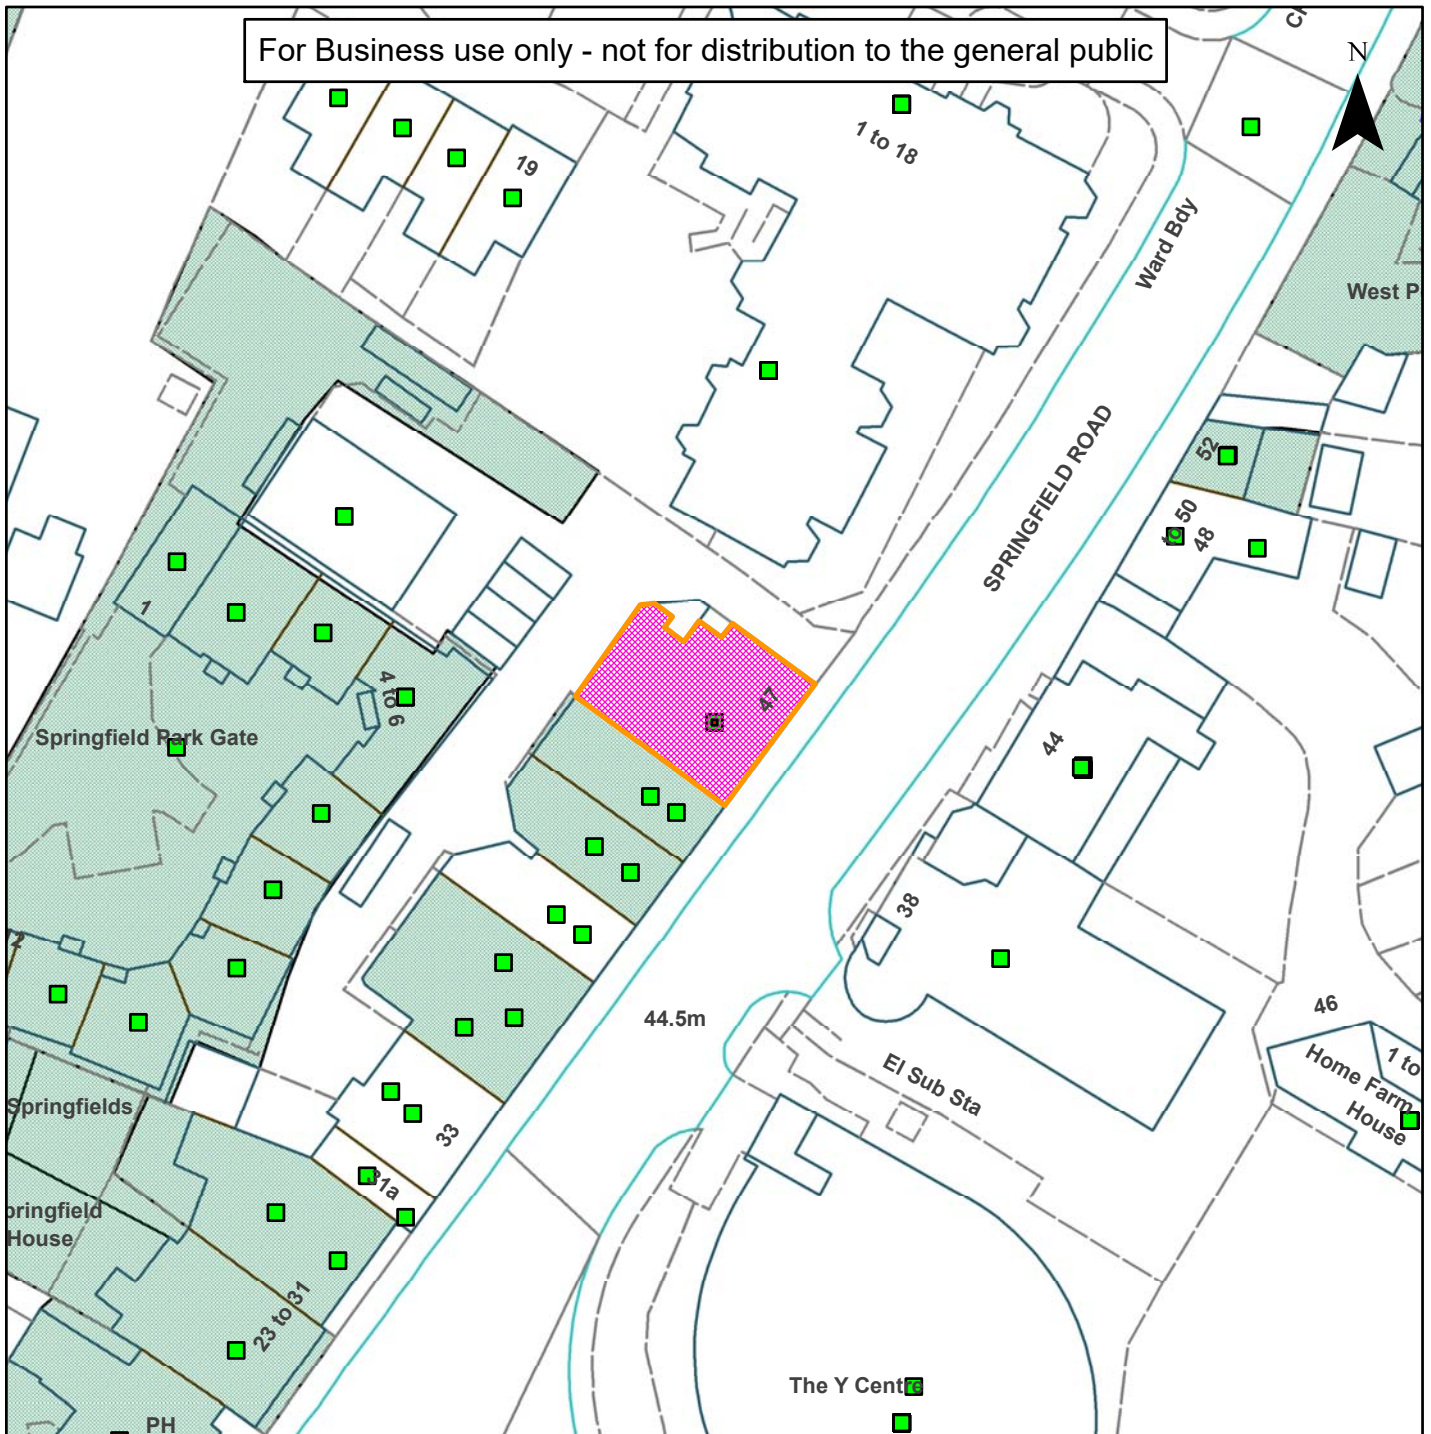

Not Set

For Business use only - not for distribution to the general public

Scale: 1:625

Reproduced from the Ordnance Survey map with permission of the Controller of Her Majesty's Stationery Office © Crown Copyright 2012.

Unauthorised reproduction infringes Crown Copyright and may lead to prosecution or civil proceedings.

Organisation	Horsham District Council
Department	
Comments	Not Set
Date	21/06/2018
MSA Number	100023865